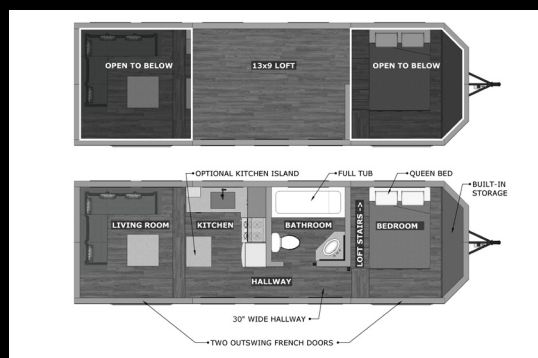

Base Model Starting at:

$89,950