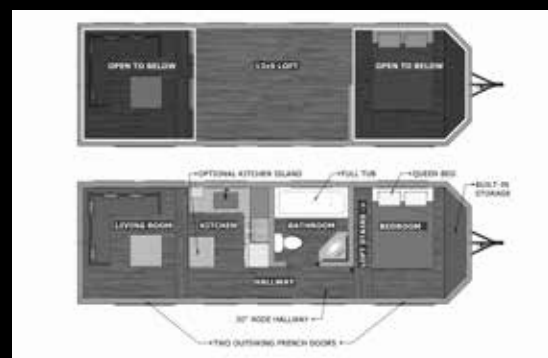

Base Model Starting at:

$129,750