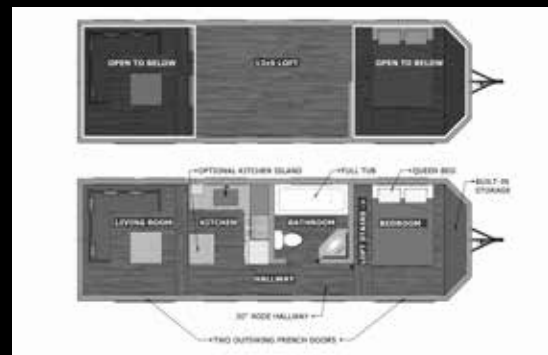

Base Model Starting at:

$149,750